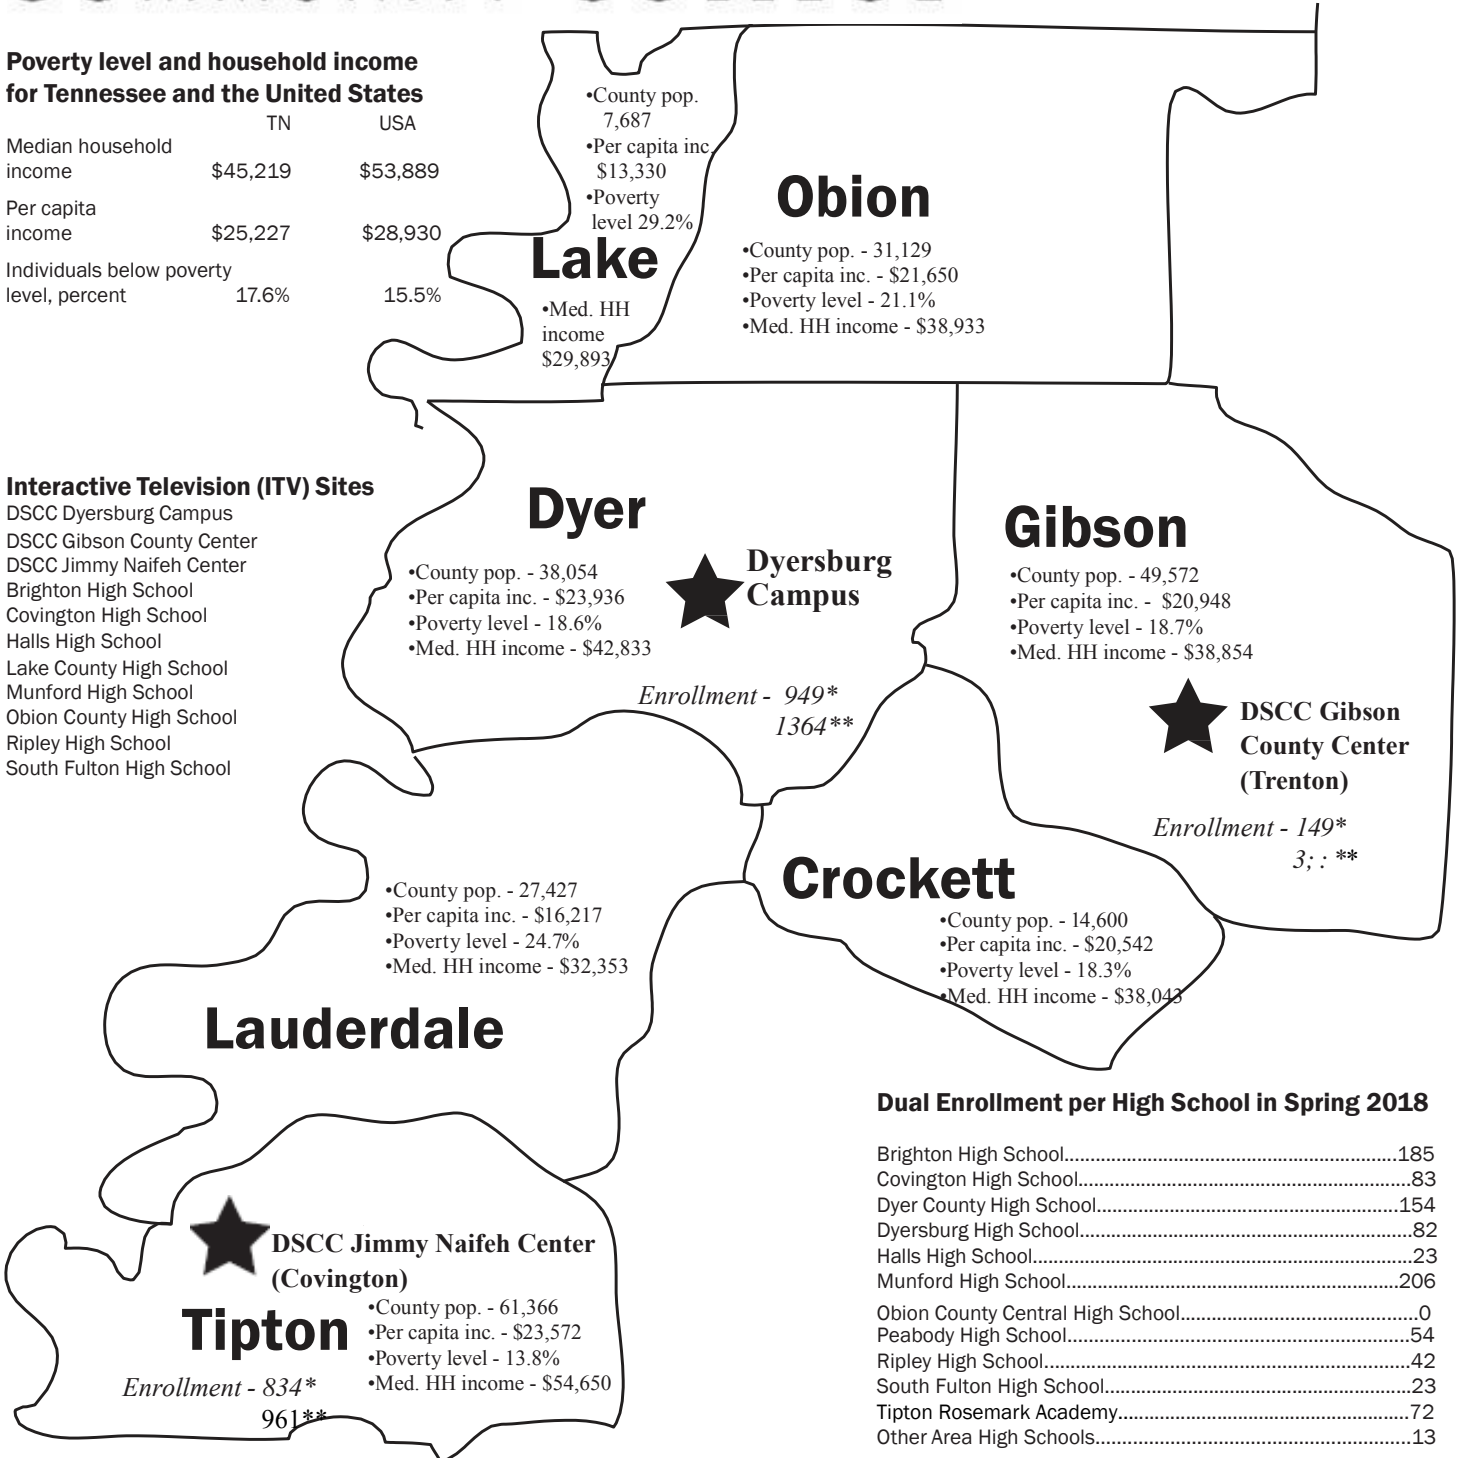

DYERSBURG STATE Spring 2018

COMMUNITY COLLEGE

Poverty level and household income for Tennessee and the United States

	TN	USA
Median household income	$45,219	$53,889
Per capita income	$25,227	$28,930
Individuals below poverty level, percent	17.6%	15.5%

Interactive Television (ITV) Sites

- DSCC Dyersburg Campus
- DSCC Gibson County Center
- DSCC Jimmy Naifeh Center
- Brighton High School
- Covington High School
- Halls High School
- Lake County High School
- Munford High School
- Obion County High School
- Ripley High School
- South Fulton High School

Dual Enrollment per High School in Spring 2018

Brighton High School.....	185
Covington High School.....	83
Dyer County High School.....	154
Dyersburg High School.....	82
Halls High School.....	23
Munford High School.....	206
Obion County Central High School.....	0
Peabody High School.....	54
Ripley High School.....	42
South Fulton High School.....	23
Tipton Rosemark Academy.....	72
Other Area High Schools.....	13
Total Dual Enrollment.....	937

2018 Spring Enrollment numbers

*Number of students enrolled in at least one course attached to the DSCC teaching location in this county

**Duplicated Headcount including pro-rated online enrollments

Source:

¹Population, Per Capita Income, Poverty Level, Median Household Income - 2012-2016 American Community Survey 5-Year Estimates

Dyersburg State Community College

Dyersburg • Covington • Trenton
1510 Lake Road, Dyersburg, TN 38024
731-286-3200 www.dsc.edu

Dyersburg State Community College does not discriminate on the basis of race, color, national origin, sex, disability, or age in its programs and activities. The Director of Human Resources/Affirmative Action Officer has been designated to handle inquiries regarding the non-discrimination policies and can be reached at Eller Administration Building, Room 231; 1510 Lake Road, Dyersburg, TN 38024; 731-286-3316; equity@dsc.edu. A Tennessee Board of Regents Institution. PUB 01_18_226