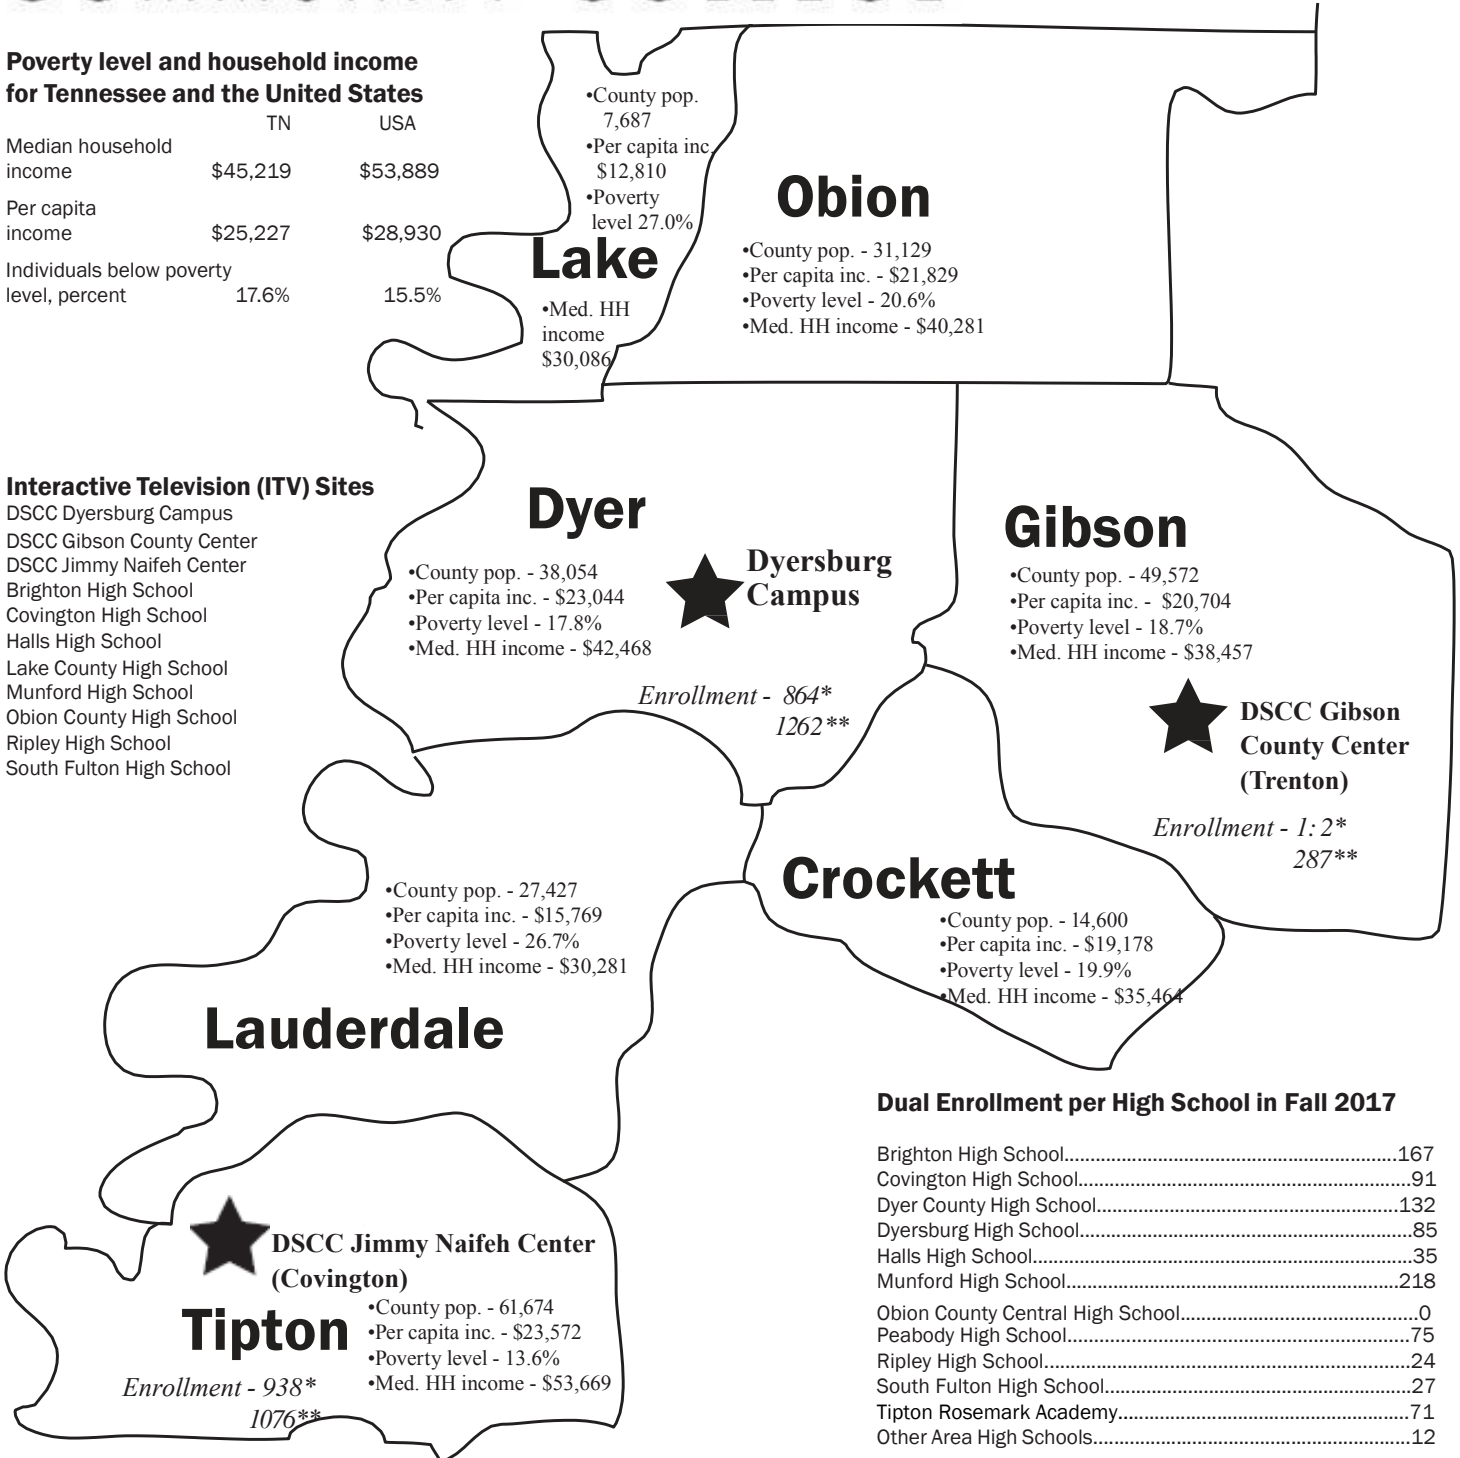

DYERSBURG STATE : U 2017

COMMUNITY COLLEGE

Poverty level and household income for Tennessee and the United States

	TN	USA
Median household income	$45,219	$53,889
Per capita income	$25,227	$28,930
Individuals below poverty level, percent	17.6%	15.5%

Interactive Television (ITV) Sites

- DSCC Dyersburg Campus
- DSCC Gibson County Center
- DSCC Jimmy Naifeh Center
- Brighton High School
- Covington High School
- Halls High School
- Lake County High School
- Munford High School
- Obion County High School
- Ripley High School
- South Fulton High School

Dual Enrollment per High School in Fall 2017

Brighton High School.....	167
Covington High School.....	91
Dyer County High School.....	132
Dyersburg High School.....	85
Halls High School.....	35
Munford High School.....	218
Obion County Central High School.....	0
Peabody High School.....	75
Ripley High School.....	24
South Fulton High School.....	27
Tipton Rosemark Academy.....	71
Other Area High Schools.....	12
Total Dual Enrollment.....	937

2017 Fall Enrollment numbers

*Number of students enrolled in at least one course attached to the DSCC teaching location in this county

**Duplicated Headcount including pro-rated online enrollments

Source:

¹Population, Per Capita Income, Poverty Level, Median Household Income - 2010-2015 American Community Survey 5-Year Estimates

Dyersburg State Community College

Dyersburg • Covington • Trenton
1510 Lake Road, Dyersburg, TN 38024
731-286-3200 www.dsc.edu

Dyersburg State Community College does not discriminate on the basis of race, color, national origin, sex, disability, or age in its programs and activities. The Director of Human Resources/Affirmative Action Officer has been designated to handle inquiries regarding the non-discrimination policies and can be reached at Eller Administration Building, Room 231; 1510 Lake Road, Dyersburg, TN 38024; 731-286-3316; equity@dsc.edu. A Tennessee Board of Regents Institution. PUB 09_17_088