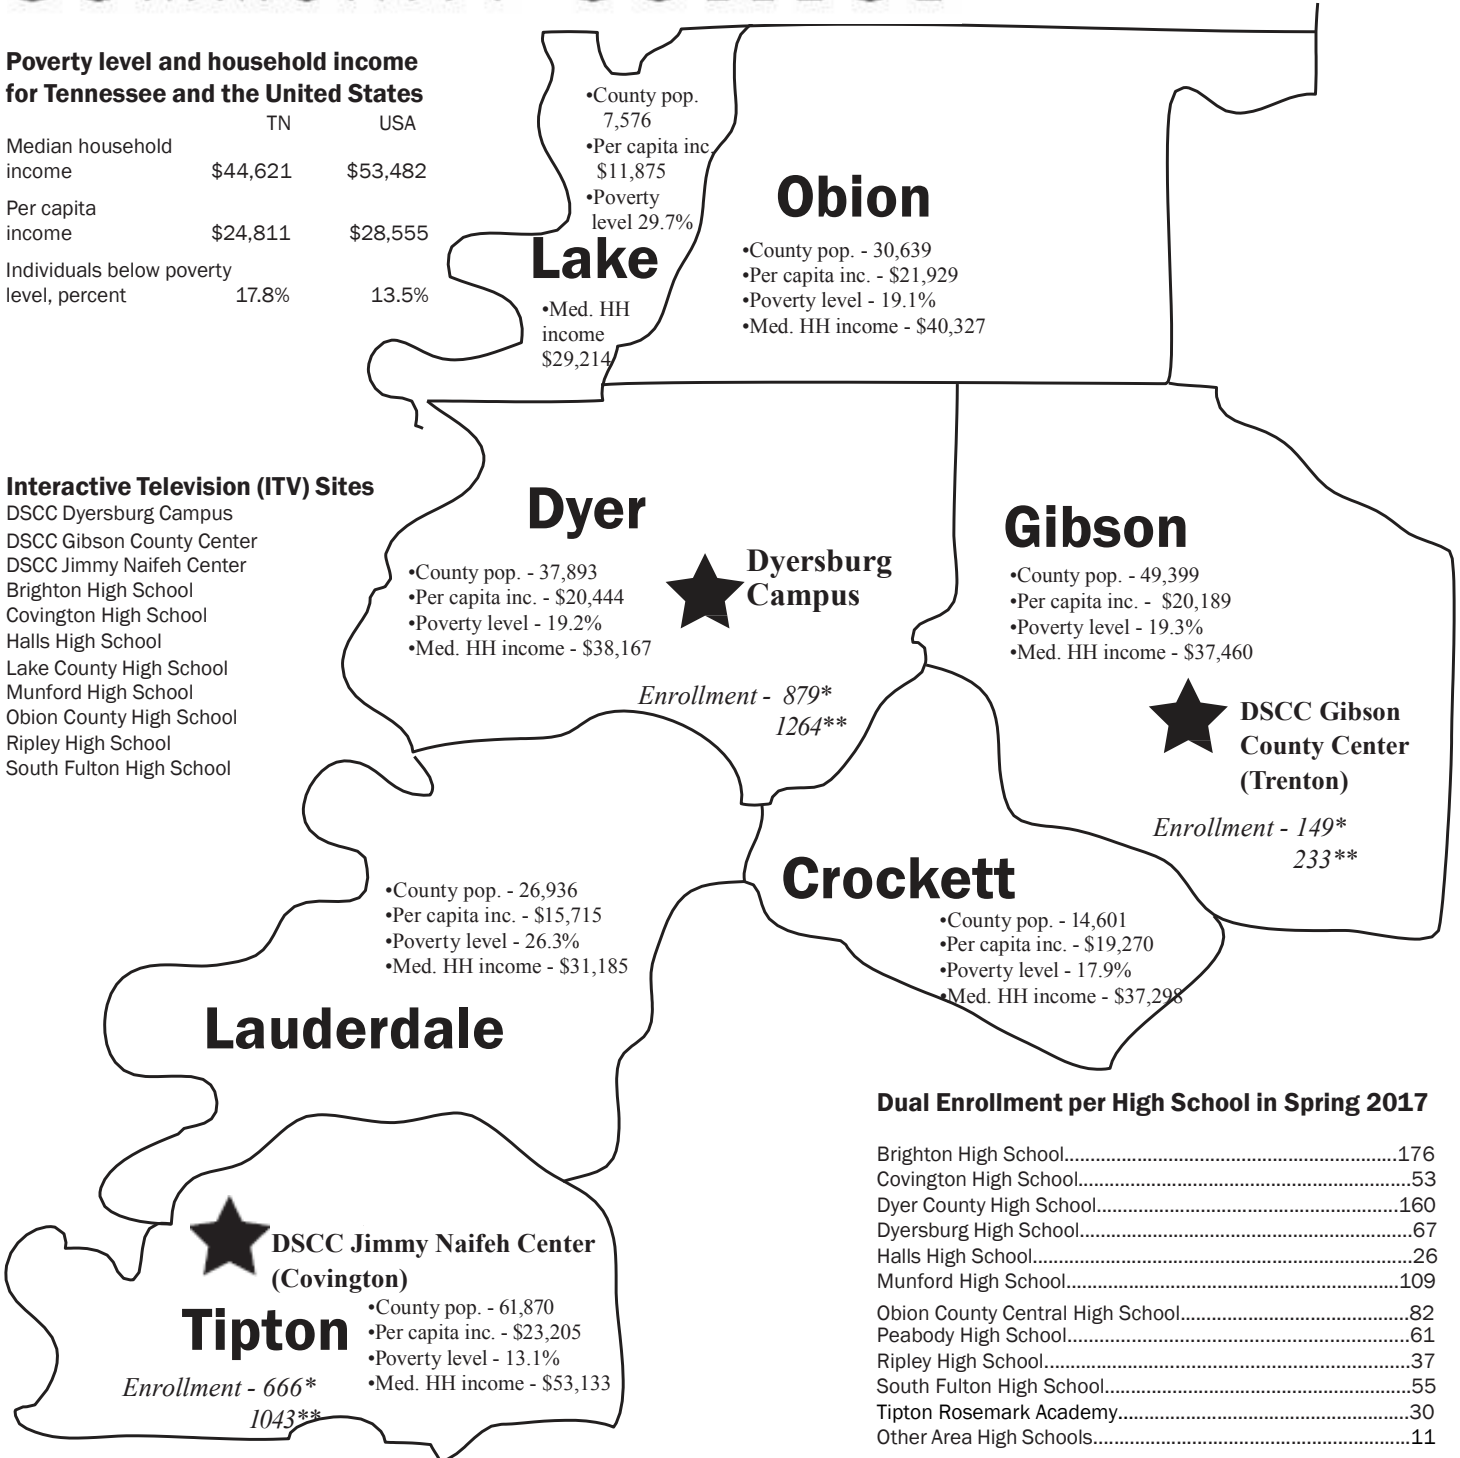

DYERSBURG STATE

Spring 2017

COMMUNITY COLLEGE

Poverty level and household income for Tennessee and the United States

	TN	USA
Median household income	$44,621	$53,482
Per capita income	$24,811	$28,555
Individuals below poverty level, percent	17.8%	13.5%

Interactive Television (ITV) Sites

- DSCC Dyersburg Campus
- DSCC Gibson County Center
- DSCC Jimmy Naifeh Center
- Brighton High School
- Covington High School
- Halls High School
- Lake County High School
- Munford High School
- Obion County High School
- Ripley High School
- South Fulton High School

Dual Enrollment per High School in Spring 2017

Brighton High School.....	176
Covington High School.....	53
Dyer County High School.....	160
Dyersburg High School.....	67
Halls High School.....	26
Munford High School.....	109
Obion County Central High School.....	82
Peabody High School.....	61
Ripley High School.....	37
South Fulton High School.....	55
Tipton Rosemark Academy.....	30
Other Area High Schools.....	11
Total Dual Enrollment.....	867

2017 Spring Enrollment numbers

*Number of students enrolled in at least one course attached to the DSCC teaching location in this county

**Duplicated Headcount including pro-rated online enrollments

Source:

¹Population, Per Capita Income, Poverty Level, Median Household Income - 2008-2012 American Community Survey 5-Year Estimates

Dyersburg State Community College

Dyersburg • Covington • Trenton
1510 Lake Road, Dyersburg, TN 38024
731-286-3200 www.dsc.edu

Dyersburg State Community College does not discriminate on the basis of race, color, national origin, sex, disability, or age in its programs and activities. The Director of Human Resources/Affirmative Action Officer has been designated to handle inquiries regarding the non-discrimination policies and can be reached at Eller Administration Building, Room 231; 1510 Lake Road, Dyersburg, TN 38024; 731-286-3316; equity@dsc.edu. A Tennessee Board of Regents Institution. PUB 02_17_284