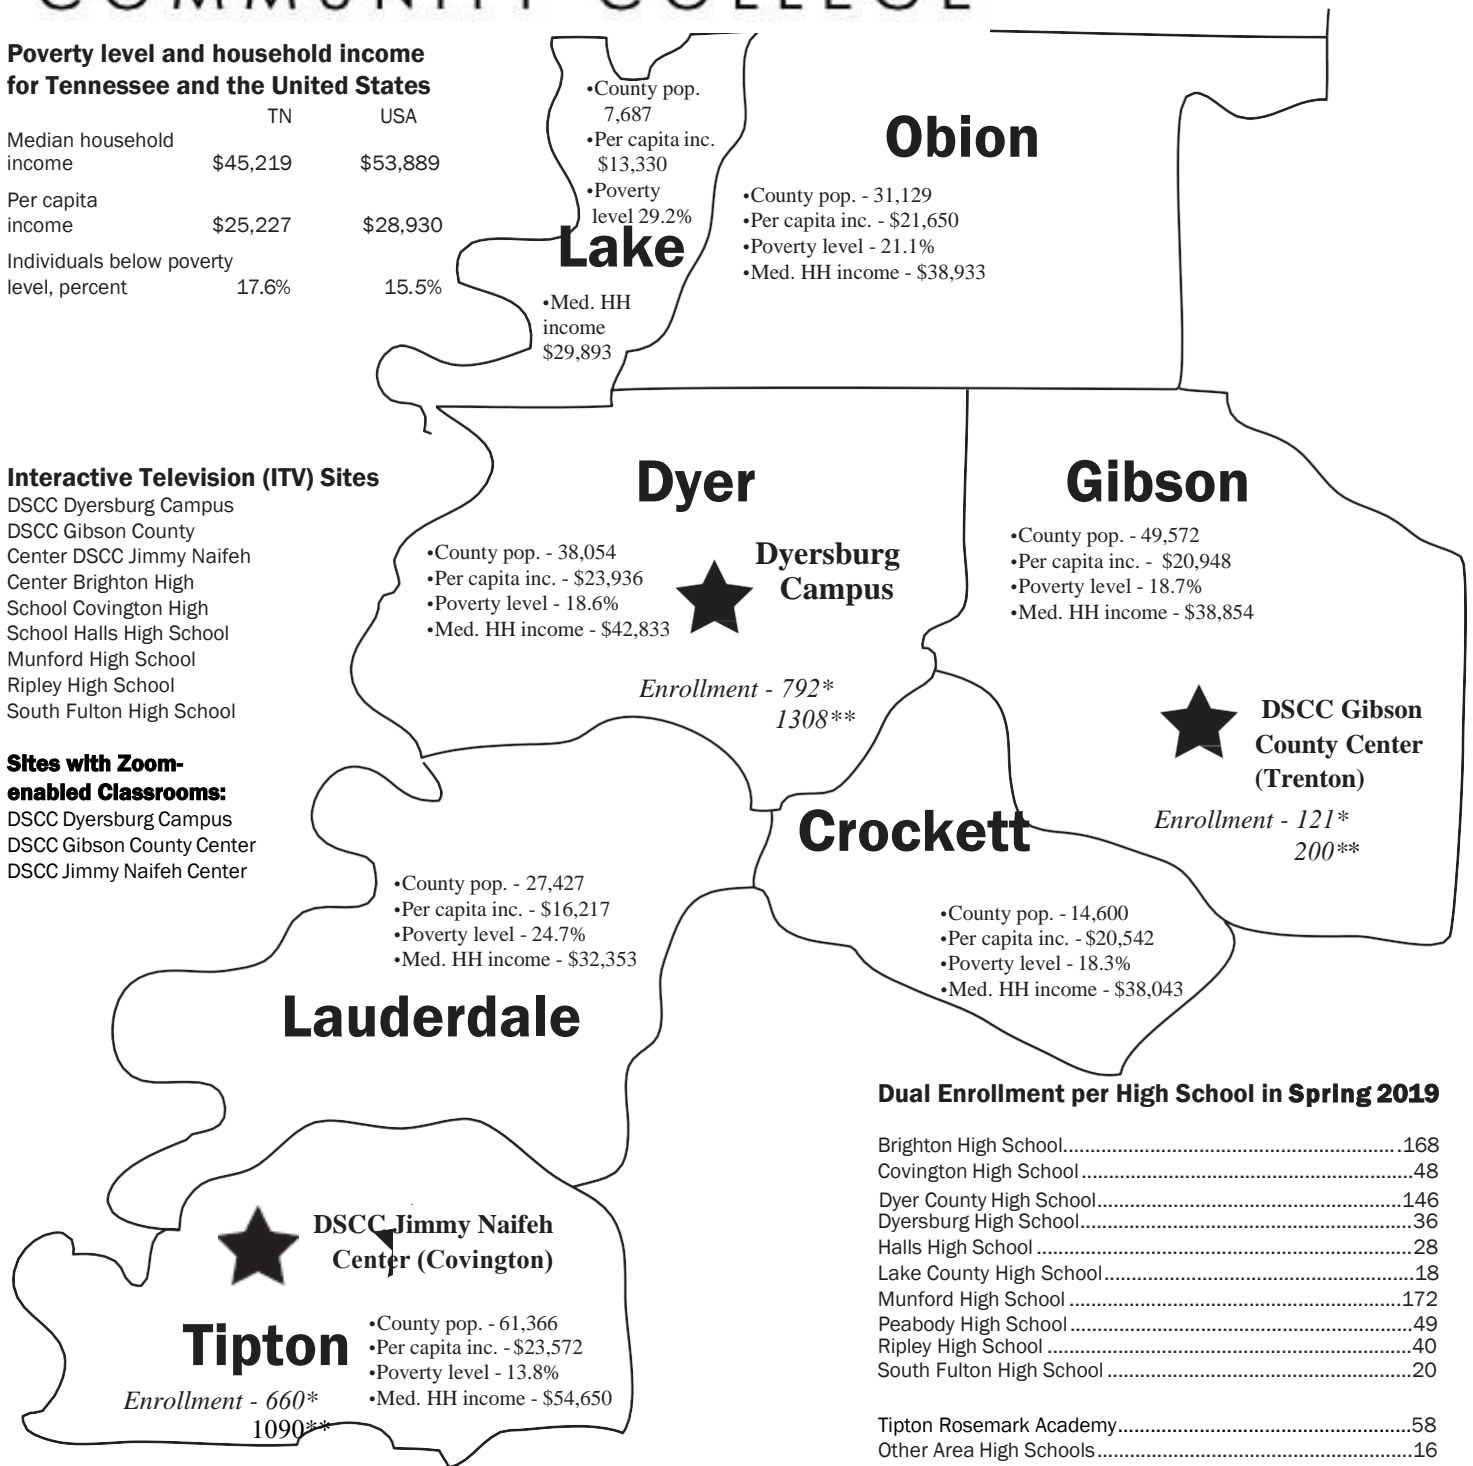

DYERSBURG STATE SPRING 2019

COMMUNITY COLLEGE

Poverty level and household income for Tennessee and the United States

	TN	USA
Median household income	$45,219	$53,889
Per capita income	$25,227	$28,930
Individuals below poverty level, percent	17.6%	15.5%

Interactive Television (ITV) Sites

- DSCC Dyersburg Campus
- DSCC Gibson County Center
- DSCC Jimmy Naifeh Center
- Brighton High School
- Covington High School
- Halls High School
- Munford High School
- Ripley High School
- South Fulton High School

Sites with Zoom-enabled Classrooms:

- DSCC Dyersburg Campus
- DSCC Gibson County Center
- DSCC Jimmy Naifeh Center

Dual Enrollment per High School in Spring 2019

Brighton High School.....	168
Covington High School.....	48
Dyer County High School.....	146
Dyersburg High School.....	36
Halls High School.....	28
Lake County High School.....	18
Munford High School.....	172
Peabody High School.....	49
Ripley High School.....	40
South Fulton High School.....	20
Tipton Rosemark Academy.....	58
Other Area High Schools.....	16
Total Dual Enrollment.....	799

2019 Spring Enrollment numbers

*Number of students enrolled in at least one course attached to the DSCC teaching location in this county

**Duplicated Headcount including pro-rated online enrollments

Source:

¹Population, Per Capita Income, Poverty Level, Median Household Income - 2012-2016 American Community Survey 5-Year Estimates

Dyersburg State Community College

Dyersburg • Covington • Trenton
1510 Lake Road, Dyersburg, TN 38024

731-286-3200 www.dsc.edu

Dyersburg State Community College does not discriminate on the basis of race, color, national origin, sex, disability, or age in its programs and activities. The Director of Human Resources/Affirmative Action Officer has been designated to handle inquiries regarding the non-discrimination policies and can be reached at Eller Administration Building, Room 231; 1510 Lake Road, Dyersburg, TN 38024; 731-286-3316; equity@dsc.edu. A Tennessee Board of Regents Institution. PUB 01_19_221