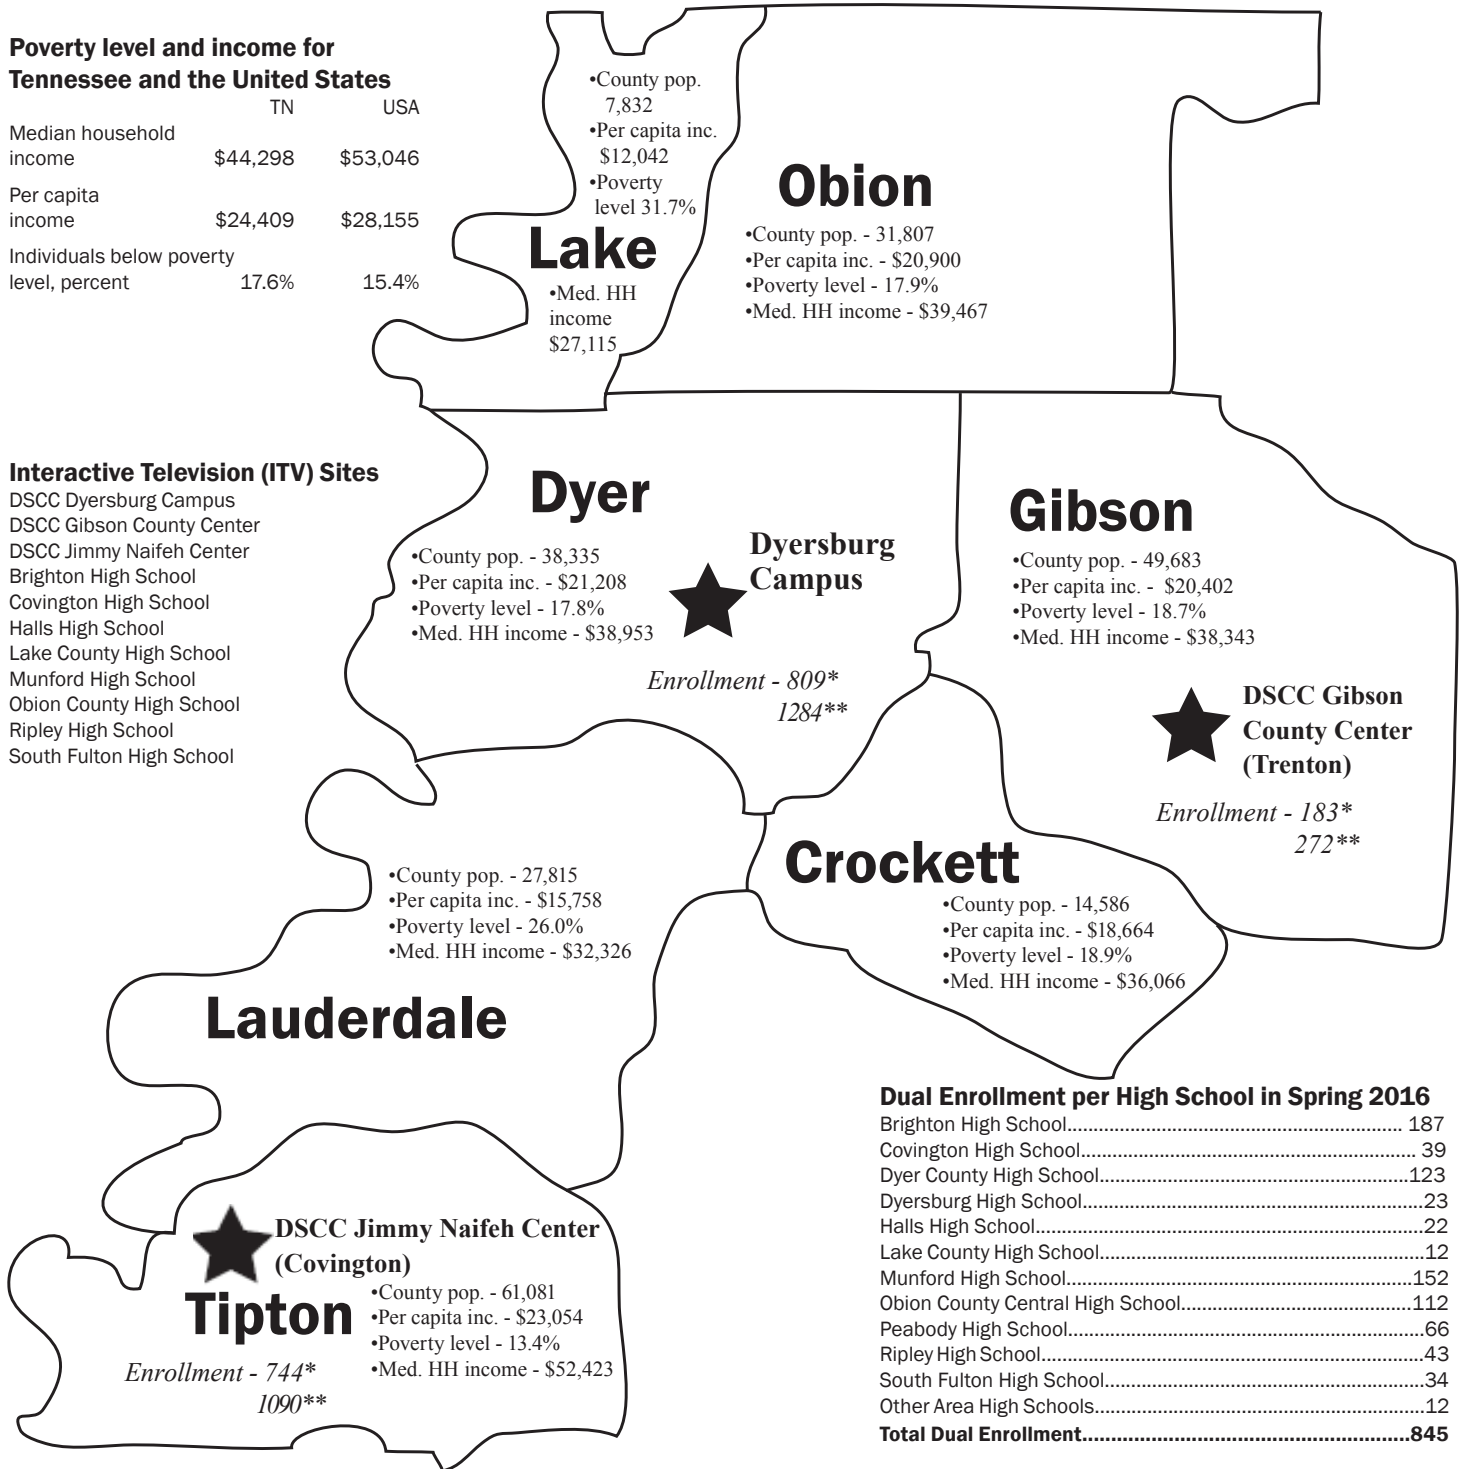

COMMUNITY COLLEGE

Poverty level and income for Tennessee and the United States

	TN	USA
Median household income	\$44,298	\$53,046
Per capita income	\$24,409	\$28,155
Individuals below poverty level, percent	17.6%	15.4%

Interactive Television (ITV) Sites

DSCC Dyersburg Campus
 DSCC Gibson County Center
 DSCC Jimmy Naifeh Center
 Brighton High School
 Covington High School
 Halls High School
 Lake County High School
 Munford High School
 Obion County High School
 Ripley High School
 South Fulton High School

*Number of students enrolled in at least one course attached to the DSCC teaching location in this county

**Duplicated Headcount including pro-rated online enrollments

Source:

†Population, Per Capita Income, Poverty Level, Median Household Income - 2009-2013 American Community Survey 5-Year Estimates