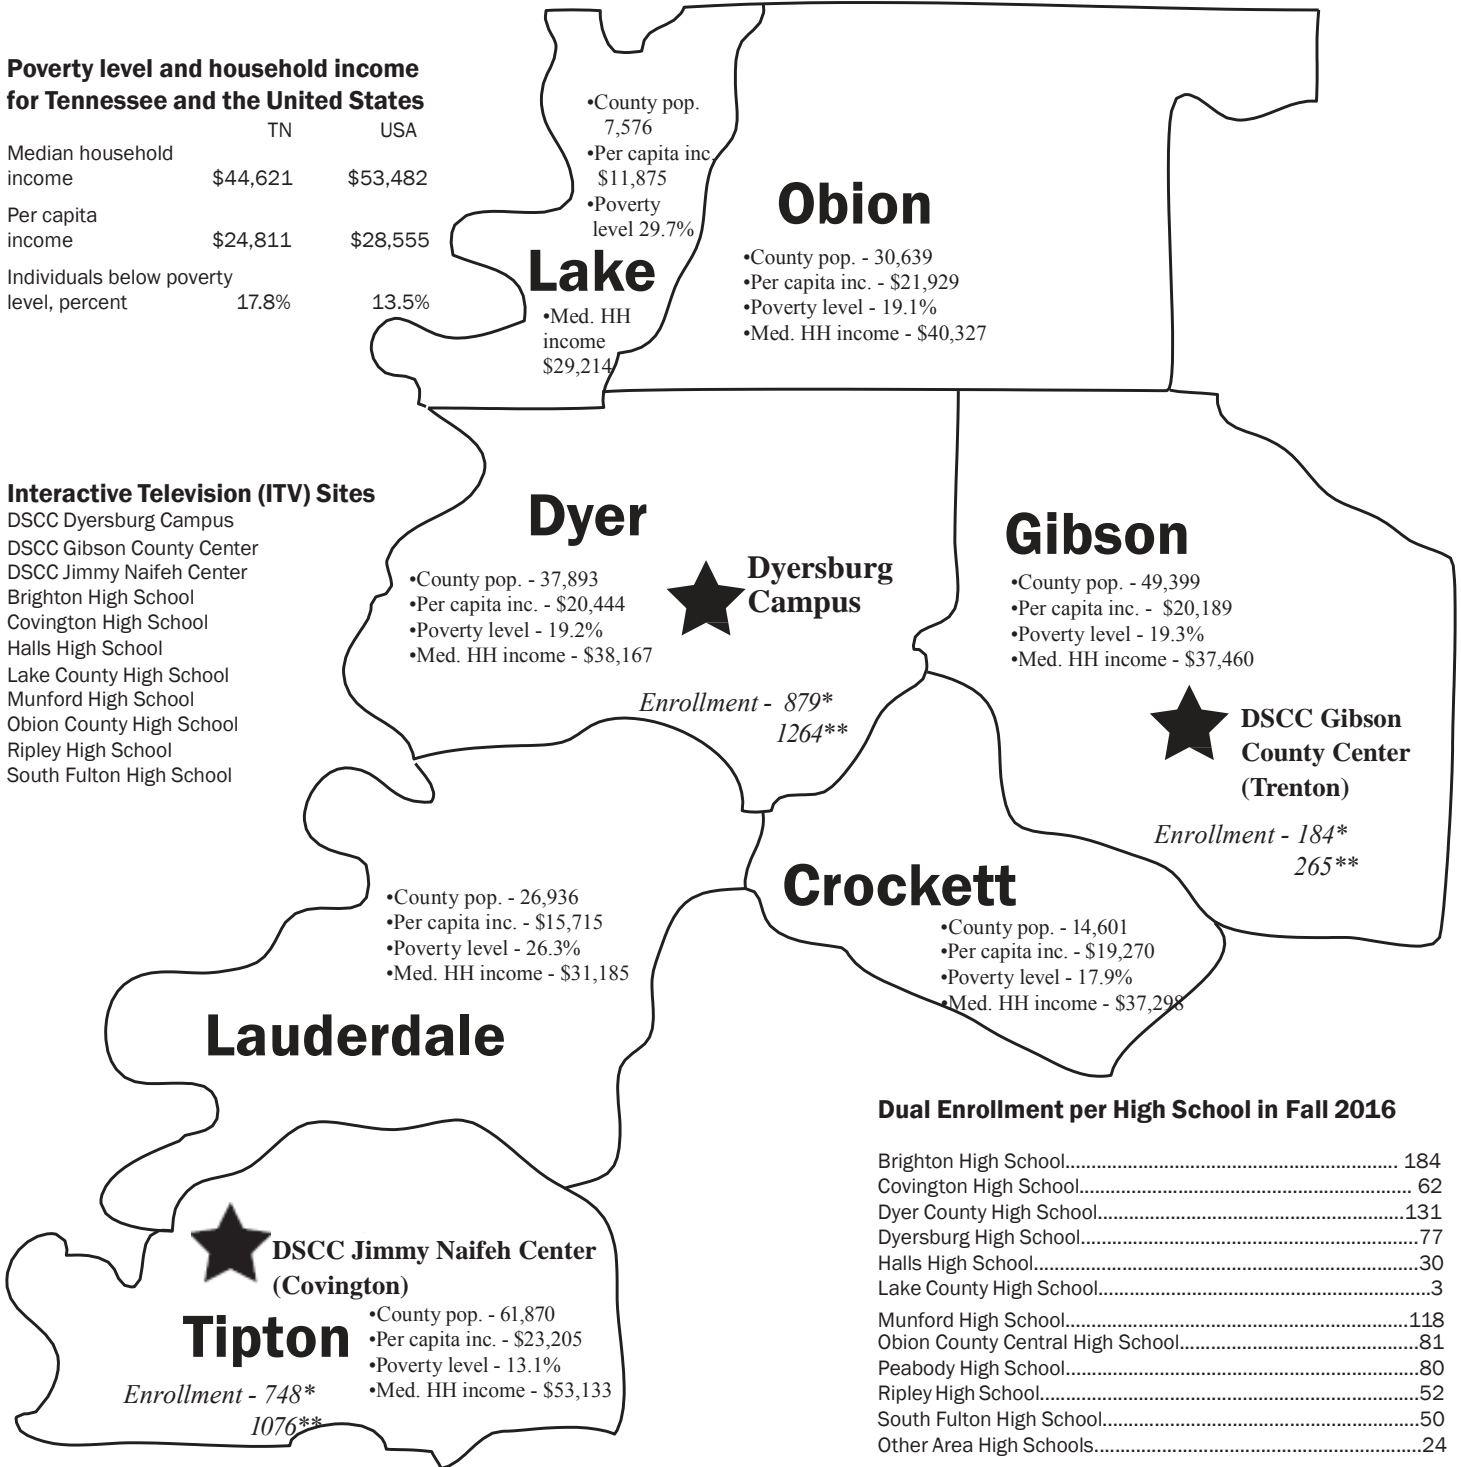

Poverty level and household income for Tennessee and the United States

	TN	USA
Median household income	\$44,621	\$53,482
Per capita income	\$24,811	\$28,555
Individuals below poverty level, percent	17.8%	13.5%

Interactive Television (ITV) Sites

- DSCC Dyersburg Campus
- DSCC Gibson County Center
- DSCC Jimmy Naifeh Center
- Brighton High School
- Covington High School
- Halls High School
- Lake County High School
- Munford High School
- Obion County High School
- Ripley High School
- South Fulton High School