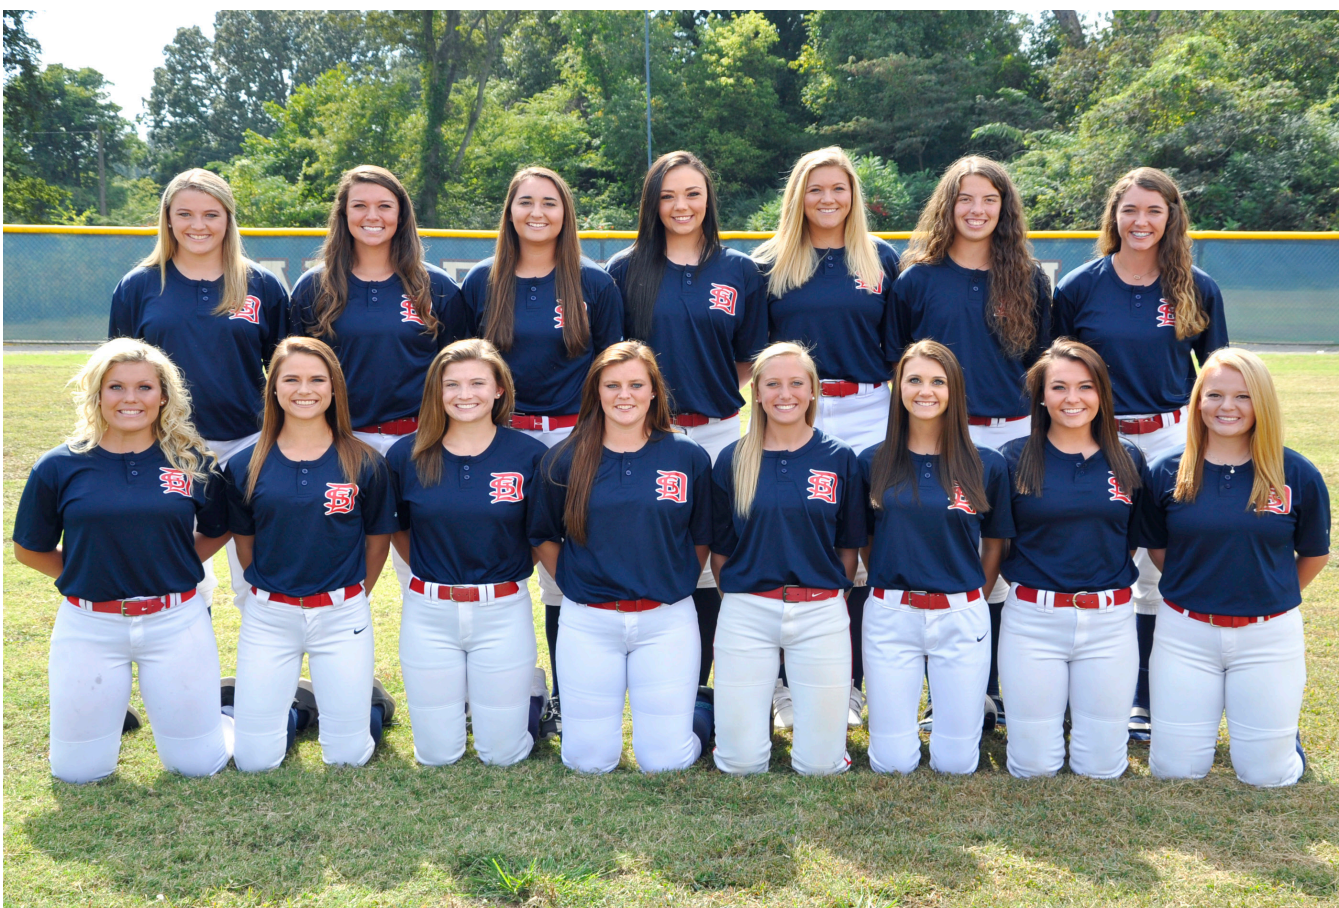

Dyersburg State Community College

Softball '18

DATE	OPPONENT	HOME/AWAY	LOCATION	GAMES	TIME
FEBRUARY					
12	Northeast Mississippi CC	Away	Booneville, MS	DH	12:00 PM
21	Three Rivers CC	Away	Poplar Bluff, MO	DH	12:00 PM
MARCH					
2	Southwest TN CC *	Away	St. Benedict HS	DH	12:00 PM
3	Southwest TN CC *	Away	St. Benedict HS	DH	12:00 PM
5	Three Rivers CC	Home	Dyersburg, TN	DH	12:00 PM
6	Shawnee CC	Home	Dyersburg, TN	DH	1:00 PM
9	Volunteer State CC *	Home	Dyersburg, TN	DH	1:00 PM
10	Volunteer State CC *	Home	Dyersburg, TN	DH	12:00 PM
13	Southeastern Illinois CC	Home	Dyersburg, TN	DH	12:00 PM
14	Ellsworth CC	Home	Dyersburg, TN	DH	12:00 PM
16	Jackson State CC *	Home	Dyersburg, TN	DH	1:00 PM
17	Jackson State CC *	Home	Dyersburg, TN	DH	12:00 PM
21	Northeast Mississippi CC	Home	Dyersburg, TN	DH	1:00 PM
23	Motlow State CC *	Away	Tullahoma, TN	DH	2:00 PM
24	Motlow State CC *	Away	Tullahoma, TN	DH	12:00 PM
28	Mineral Area CC	Home	Dyersburg, TN	DH	12:00 PM
29	Roane State CC *	Away	Harriman, TN	DH	TBA
30	Roane State CC *	Away	Harriman, TN	DH	TBA
APRIL					
6	Walters State CC *	Home	Dyersburg, TN	DH	2:00 PM
7	Walters State CC *	Home	Dyersburg, TN	DH	12:00 PM
11	Mineral Area CC	Away	Farmington, MO	DH	1:00 PM
13	Chattanooga State CC *	Home	Dyersburg, TN	DH	1:00 PM
14	Chattanooga State CC *	Home	Dyersburg, TN	DH	12:00 PM
20	Cleveland State CC *	Away	Cleveland, TN	DH	TBA
21	Cleveland State CC *	Away	Cleveland, TN	DH	TBA
26	Columbia State CC *	Home	Dyersburg, TN	DH	1:00 PM
27	Columbia State CC *	Home	Dyersburg, TN	DH	12:00 PM

* Denotes Conference Games HOME Games in Bold Lettering

DSCC President:
Dr. Karen Bowyer

Dean of Student Services:
Larenda Fultz
731-286-3240

Athletic Director:
Alan Barnett
731-286-3259

Head Coach:
George White
731-286-3274

Athletic Trainer:
Sabrina Clark
Sport Plus Rehab Centers

Banking with friends since 1957
901-380-7400